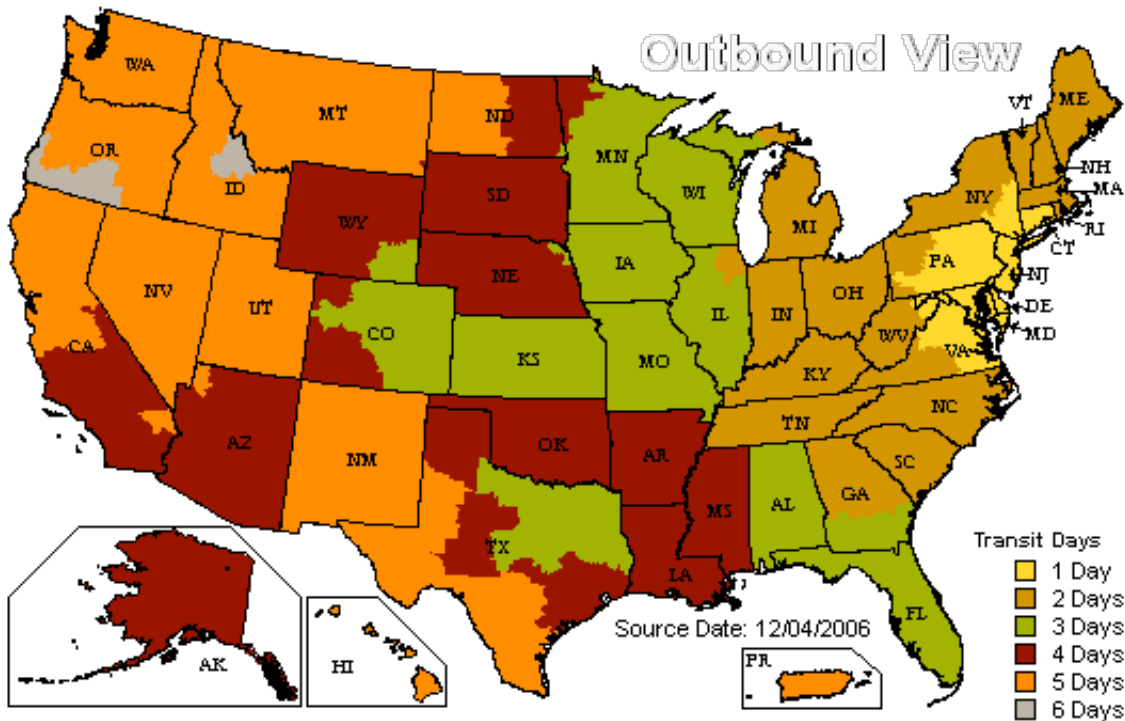

U.S. Ground Map Results

Business days in transit from: GLENSIDE, PA 19038

Service Map colors may vary due to differences in hardware and software. This map is a general representation of UPS Ground transit times. For service availability and to calculate the delivery time for a package shipped between a specific origin and destination worldwide, select **Calculate Time & Cost** in the **Shipping** tab.